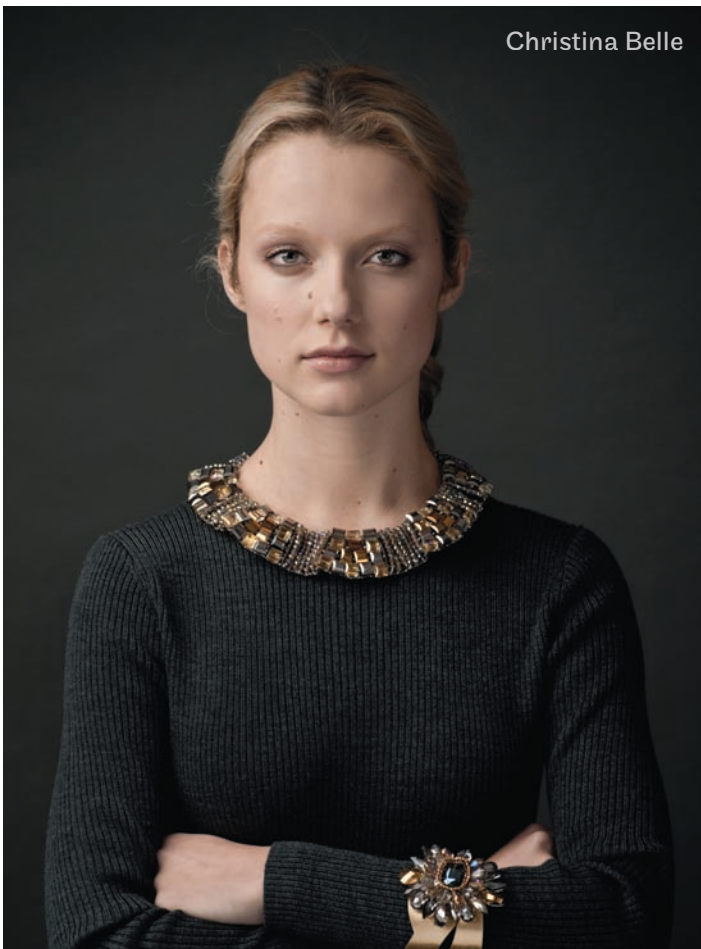

**SHOW
CASE
FASHION &
JEWELLERY
HOME &
GIFTS
DESIGN &
CRAFTS**

JEWELLERY

IRELAND'S CREATIVE EXPO
24-27TH JANUARY 2016
RDS DUBLIN

Blaithin Ennis

Martina Hamilton

Maureen Lynch

Helena Malone

Scribble and Stone

Scribble and Stone

Blaithin Ennis

Fiona Kerr

Christina Keogh

Solvar

Garrett Mallon

Breda Haugh

Arty Smarty

Scribble and Stone

Christina Belle

Saba

Chupi

Garrett Mallon