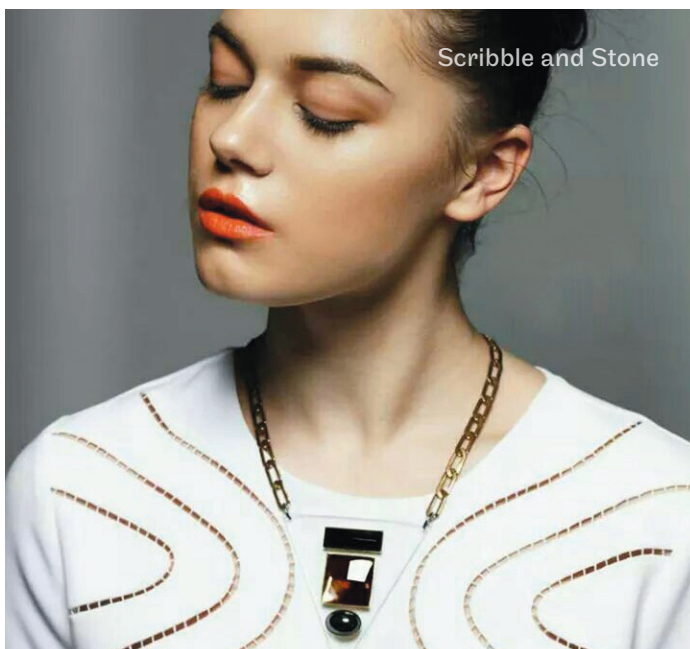

**SHOW
CASE
FASHION &
JEWELLERY
HOME &
GIFTS
DESIGN &
CRAFTS**

JEWELLERY

IRELAND'S CREATIVE EXPO
24-27TH JANUARY 2016
RDS DUBLIN

Blaithin Ennis

Martina Hamilton

Maureen Lynch

Helena Malone

Scribble and Stone